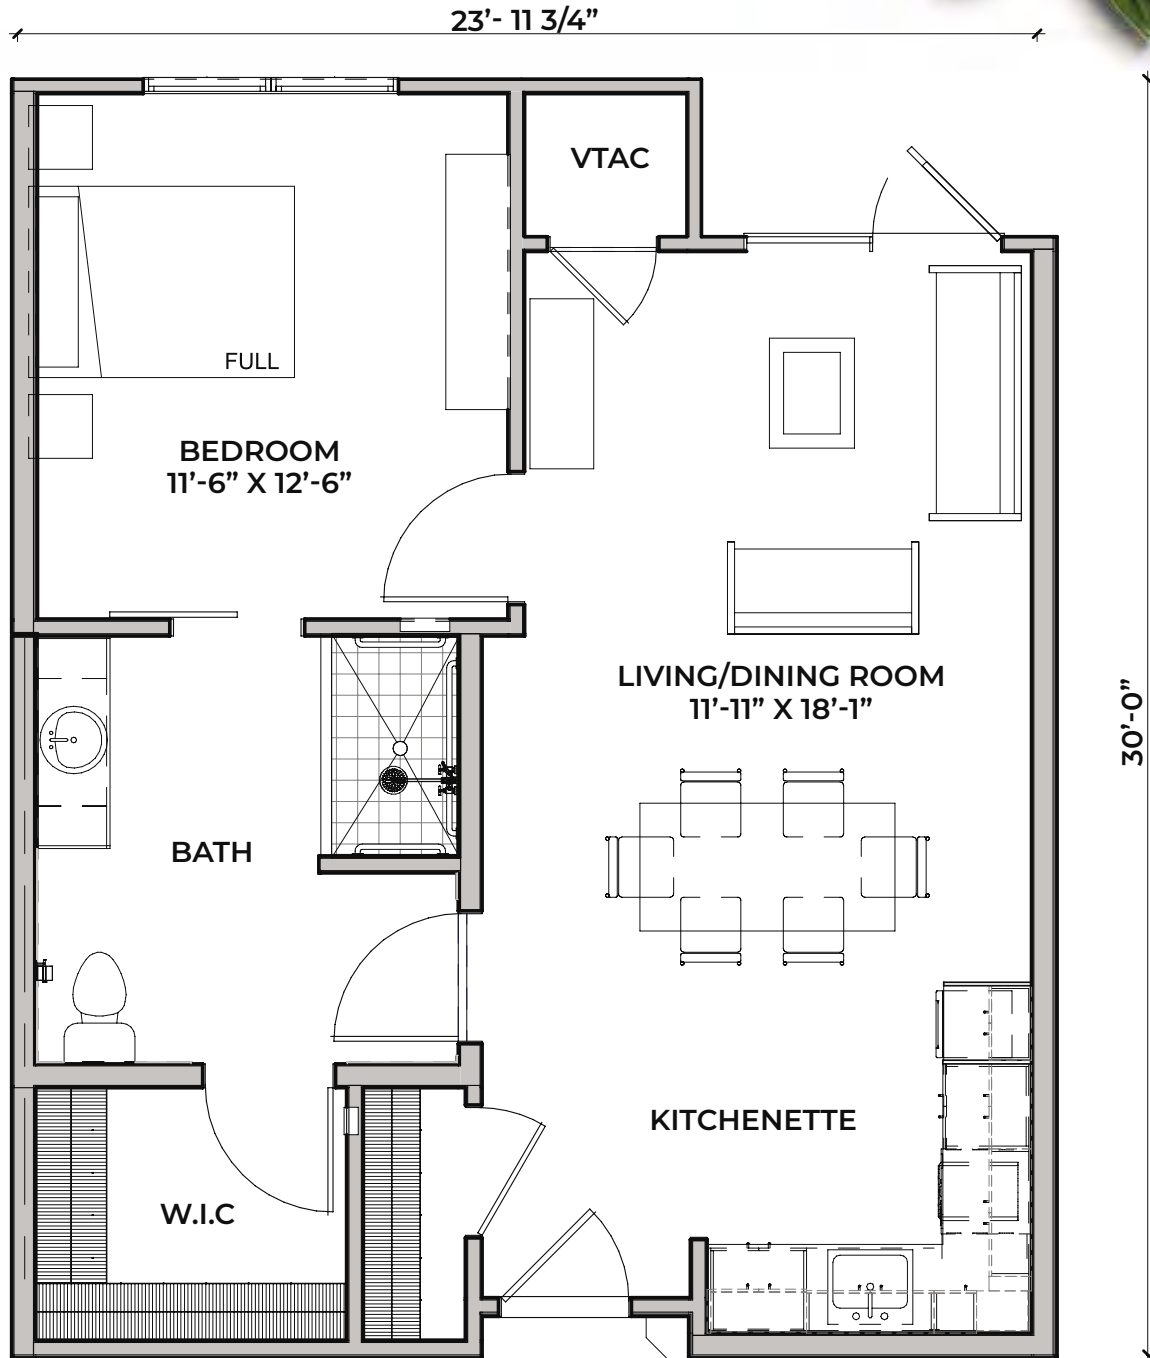

UNIT PLANS

ASSISTED LIVING | **Morning Glory** | Studio | 457 Sq. Ft.

ASSISTED LIVING | **Mistflower** | 1 bed/1 bath | 602 Sq. Ft.

Magnolia Bridge
AT MURRELLS INLET

UNIT PLANS

ASSISTED LIVING | **Sunflower** | 1 bed/1 bath | 648 Sq. Ft.

ASSISTED LIVING | **Honeycomb** | 1 bed/1 bath | 684 Sq. Ft.

Magnolia Bridge
AT MURRELLS INLET

UNIT PLANS

ASSISTED LIVING | **Daisy** | 2 bed/2 bath | 808 Sq. Ft.