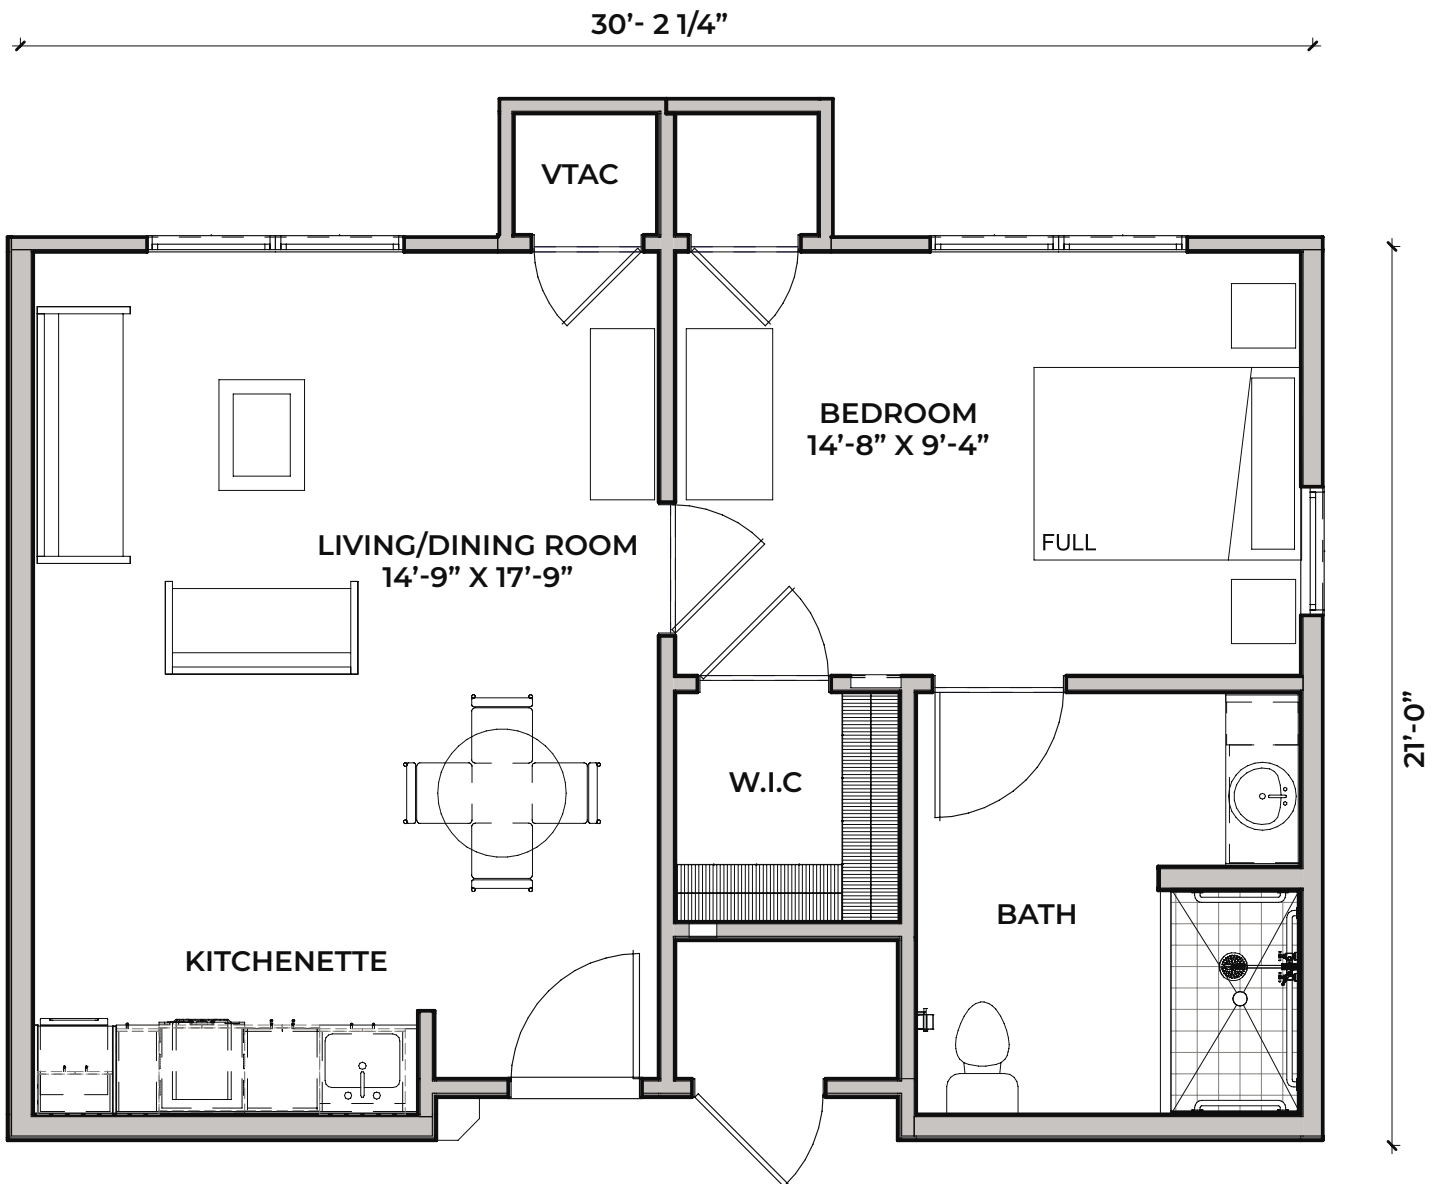

UNIT PLANS

ASSISTED LIVING | **Morning Glory** | Studio | 457 Sq. Ft.

ASSISTED LIVING | **Mistflower** | 1 bed/1 bath | 602 Sq. Ft.

Magnolia Bridge
AT MURRELLS INLET

UNIT PLANS

ASSISTED LIVING | **Sunflower** | 1 bed/1 bath | 648 Sq. Ft.

ASSISTED LIVING | **Honeycomb** | 1 bed/1 bath | 684 Sq. Ft.

Magnolia Bridge
AT MURRELLS INLET

UNIT PLANS

ASSISTED LIVING | **Daisy** | 2 bed/2 bath | 808 Sq. Ft.