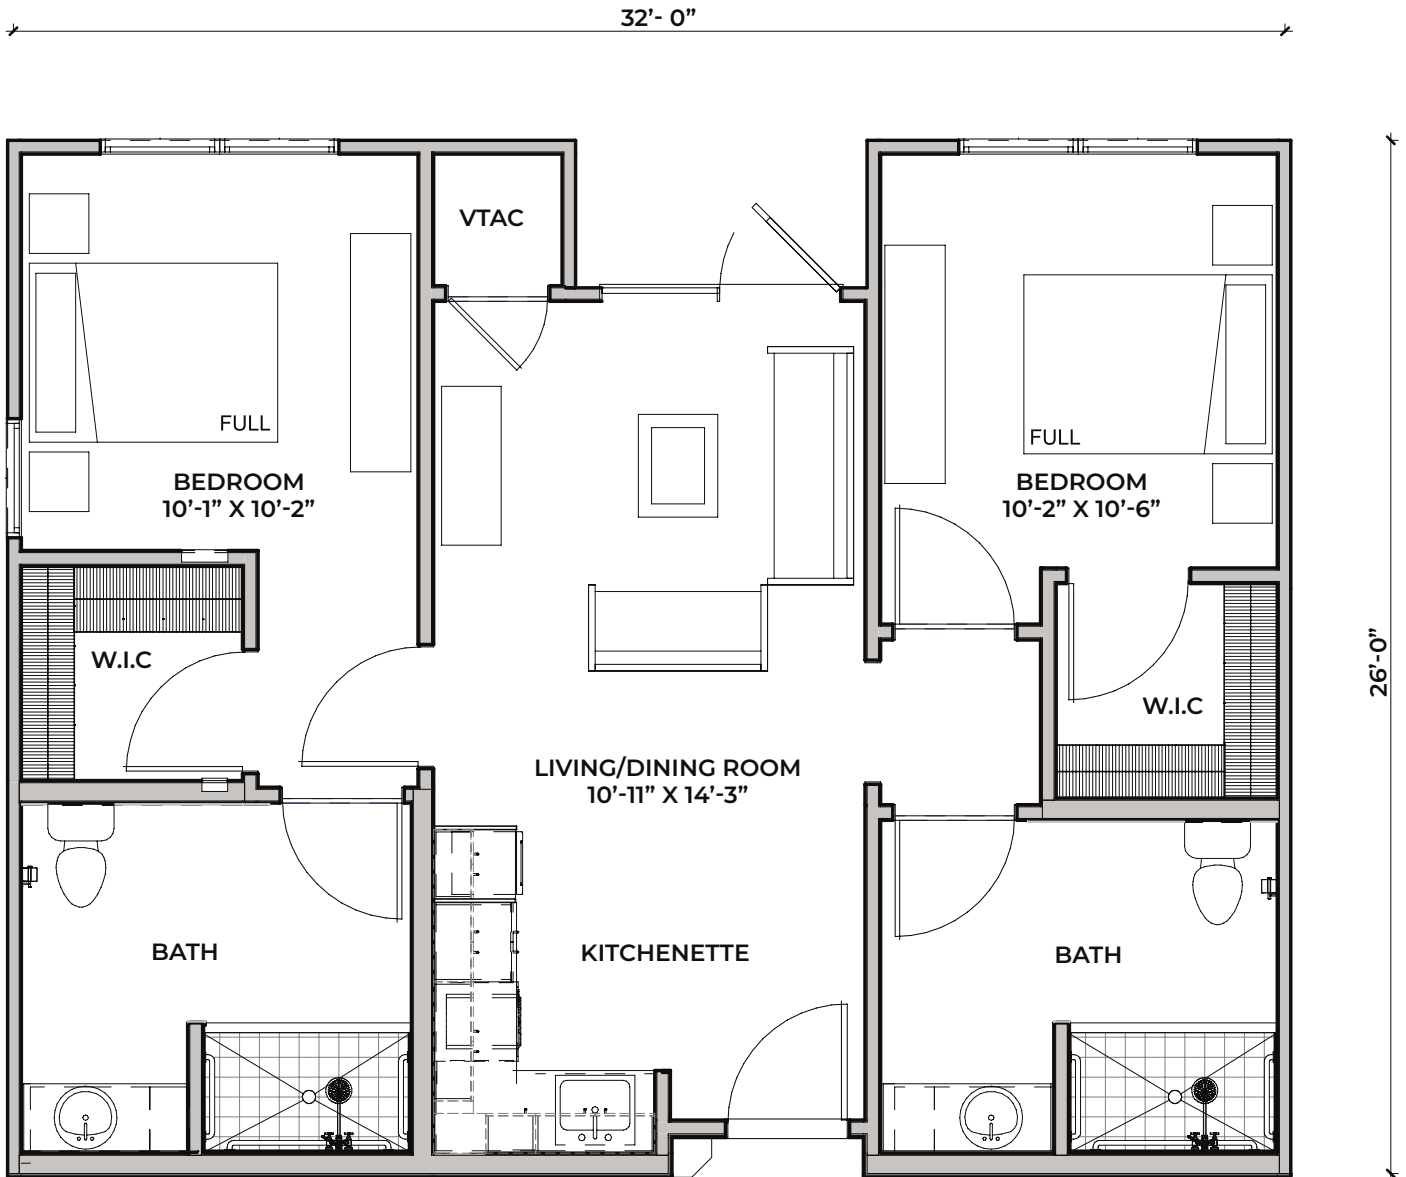

UNIT PLANS

ASSISTED LIVING | **Morning Glory** | Studio | 457 Sq. Ft.

ASSISTED LIVING | **Mistflower** | 1 bed/1 bath | 602 Sq. Ft.

Magnolia Bridge
AT MURRELLS INLET

UNIT PLANS

ASSISTED LIVING | **Sunflower** | 1 bed/1 bath | 648 Sq. Ft.

ASSISTED LIVING | **Honeycomb** | 1 bed/1 bath | 684 Sq. Ft.

Magnolia Bridge
AT MURRELLS INLET

UNIT PLANS

ASSISTED LIVING | **Daisy** | 2 bed/2 bath | 808 Sq. Ft.