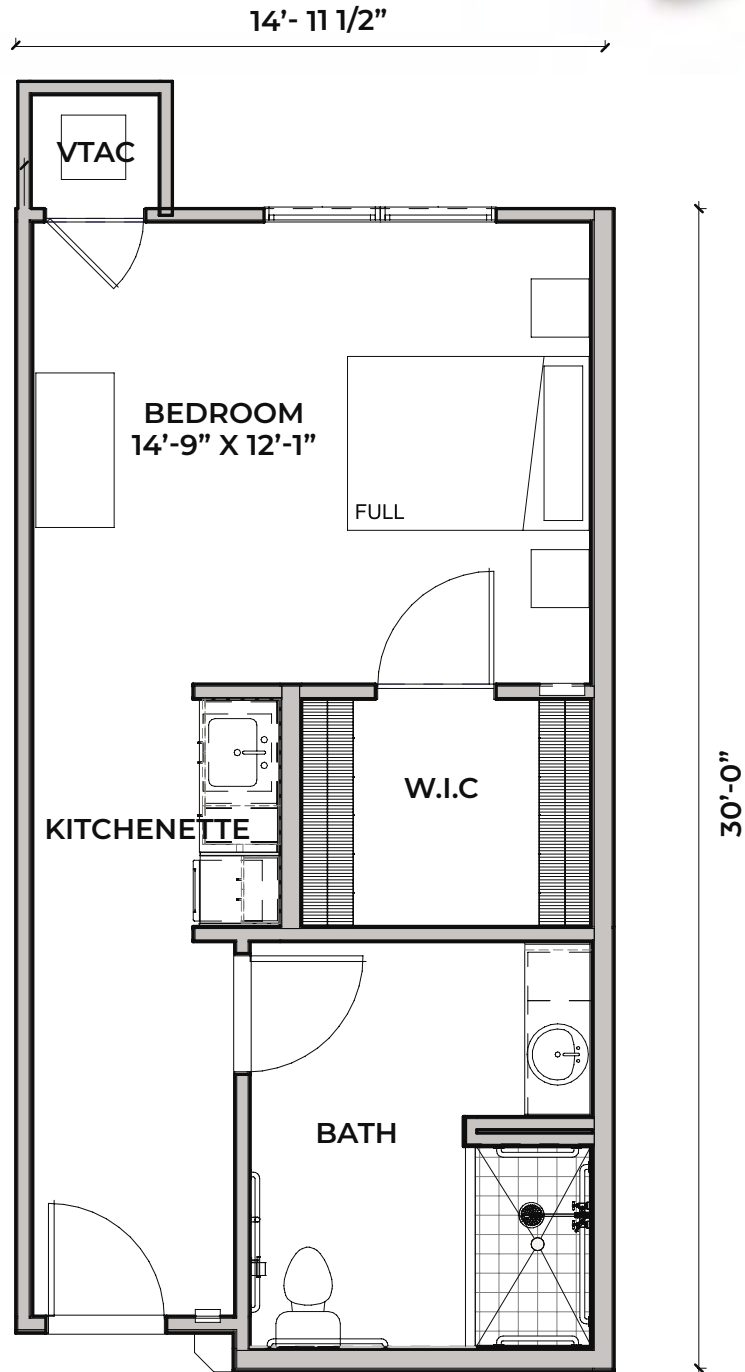

UNIT PLANS

ASSISTED LIVING | **Morning Glory** | Studio | 457 Sq. Ft.

ASSISTED LIVING | **Mistflower** | 1 bed/1 bath | 602 Sq. Ft.

Magnolia Bridge
AT MURRELLS INLET

UNIT PLANS

ASSISTED LIVING | **Sunflower** | 1 bed/1 bath | 648 Sq. Ft.

ASSISTED LIVING | **Honeycomb** | 1 bed/1 bath | 684 Sq. Ft.

Magnolia Bridge
AT MURRELLS INLET

UNIT PLANS

ASSISTED LIVING | **Daisy** | 2 bed/2 bath | 808 Sq. Ft.