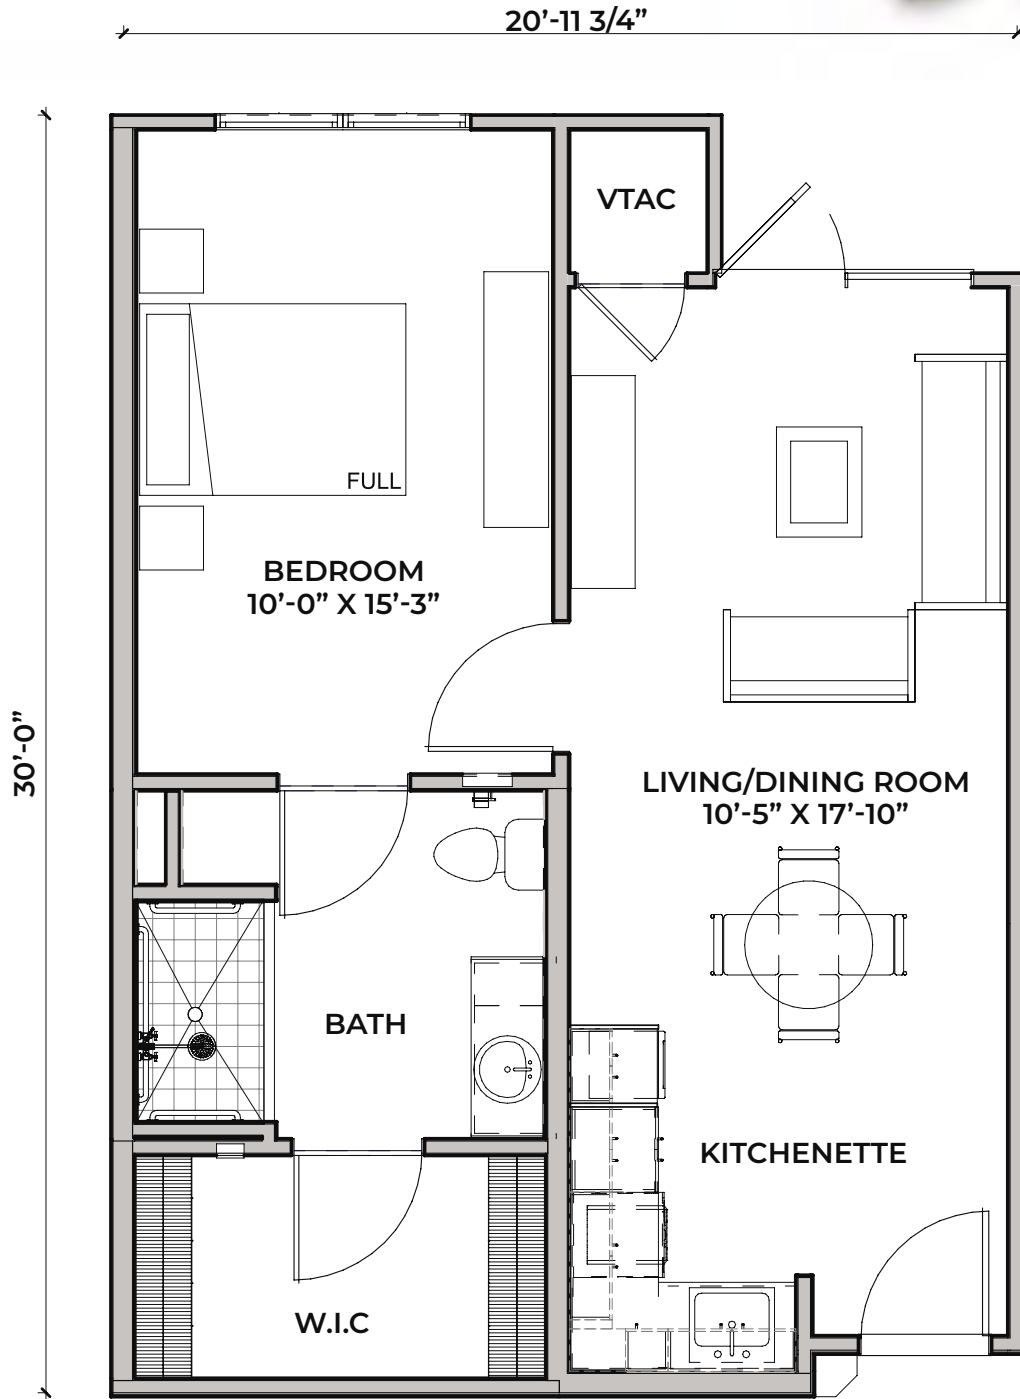

UNIT PLANS

ASSISTED LIVING | **Morning Glory** | Studio | 457 Sq. Ft.

ASSISTED LIVING | **Mistflower** | 1 bed/1 bath | 602 Sq. Ft.

Magnolia Bridge
AT MURRELLS INLET

UNIT PLANS

ASSISTED LIVING | **Sunflower** | 1 bed/1 bath | 648 Sq. Ft.

ASSISTED LIVING | **Honeycomb** | 1 bed/1 bath | 684 Sq. Ft.

Magnolia Bridge
AT MURRELLS INLET

UNIT PLANS

ASSISTED LIVING | **Daisy** | 2 bed/2 bath | 808 Sq. Ft.