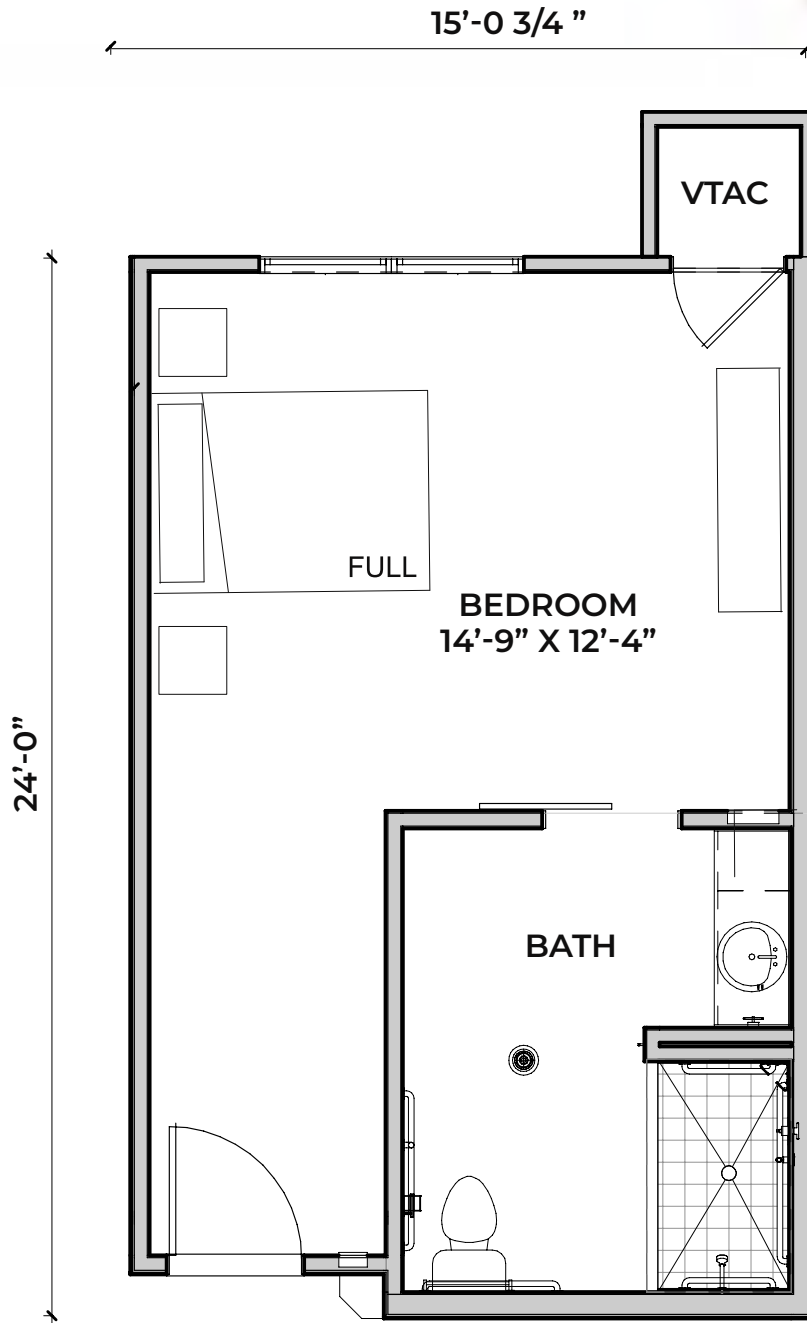

# UNIT PLANS

**MEMORY CARE** | **Orchard** | Private Studio | 323 Sq. Ft.

# UNIT PLANS