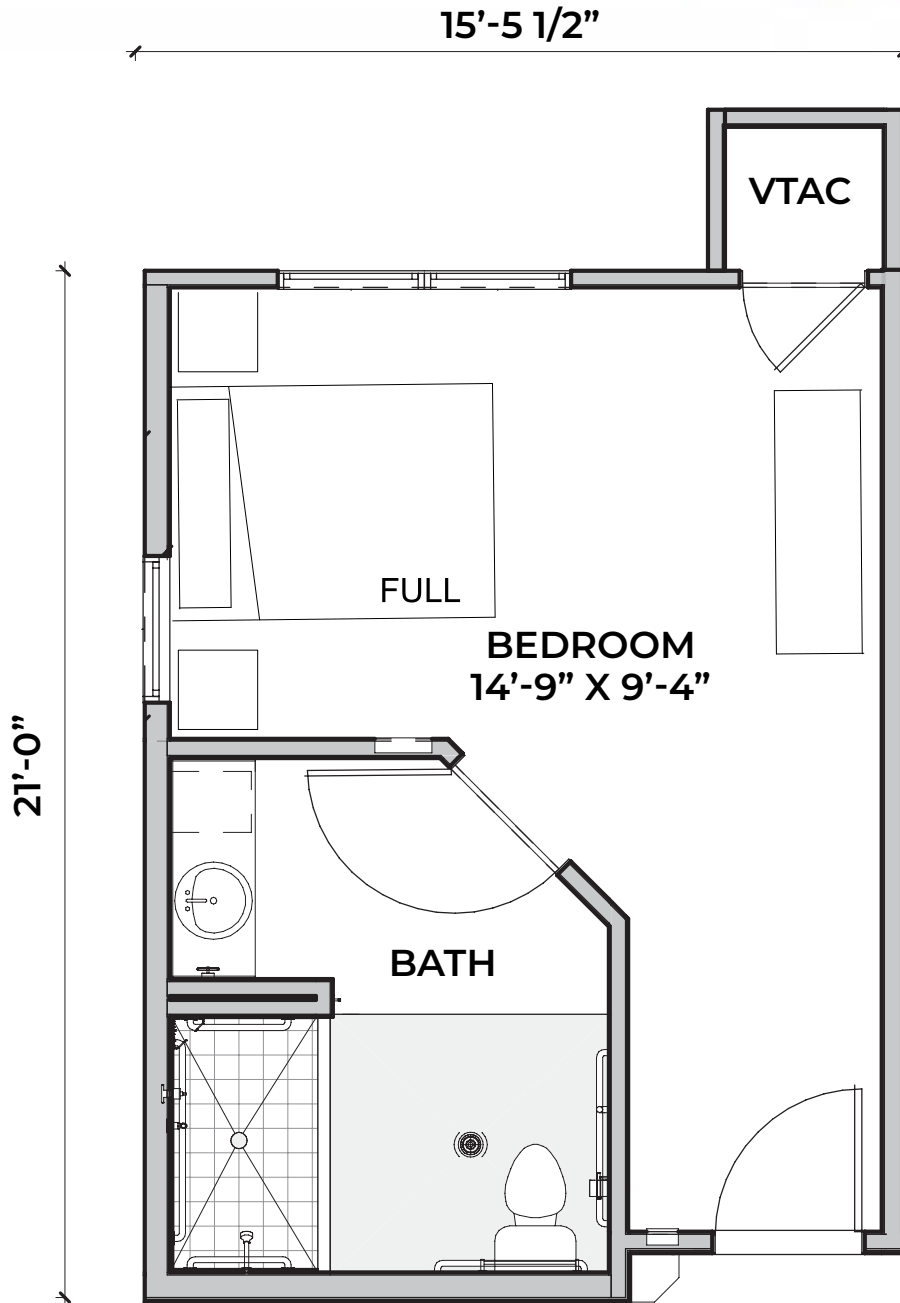

# UNIT PLANS

**MEMORY CARE** | **Orchard** | Private Studio | 323 Sq. Ft.

# UNIT PLANS