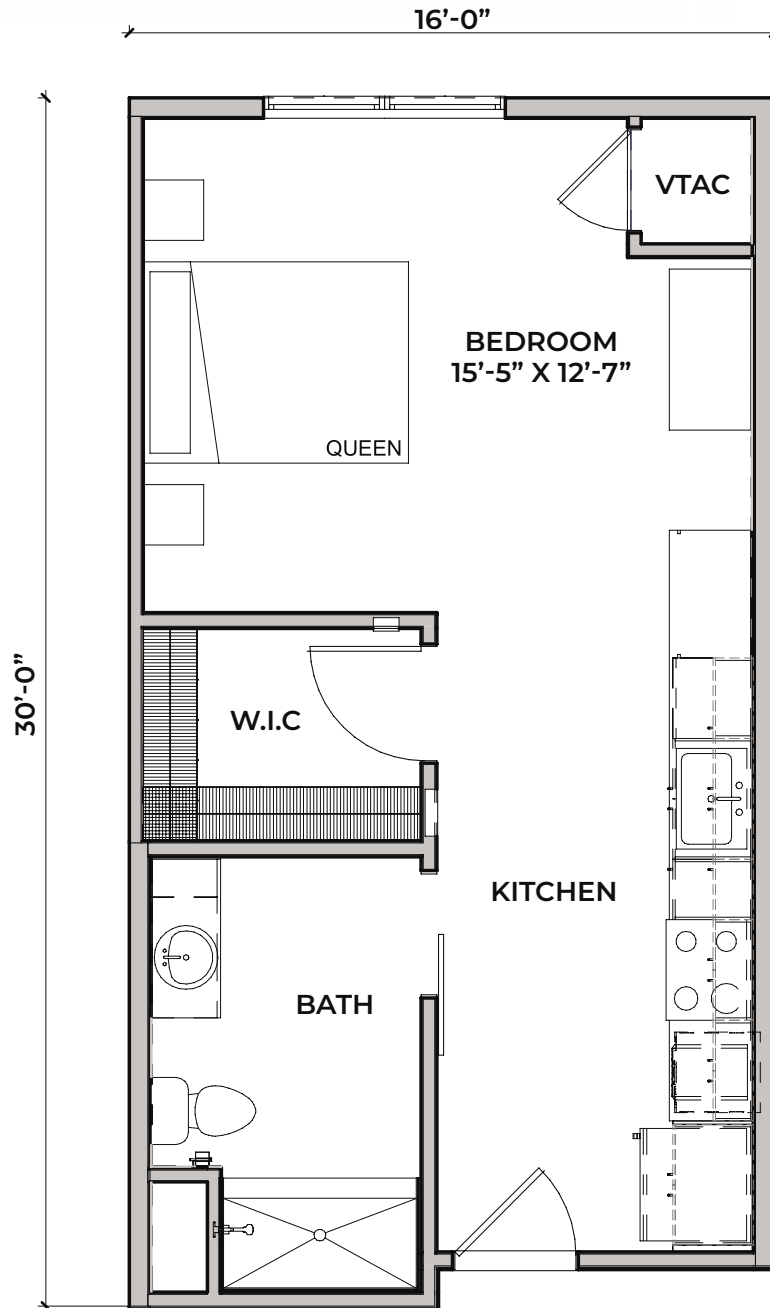

Magnolia Bridge
AT MURRELLS INLET

UNIT PLANS

INDEPENDENT LIVING | **Aster** | Studio | 472 Sq. Ft.

Magnolia Bridge
AT MURRELLS INLET

UNIT PLANS

INDEPENDENT LIVING | **Poppy** | 1 bed/1 bath | 629 Sq. Ft.

INDEPENDENT LIVING | **Bluestar** | 1 bed/1 bath | 685 Sq. Ft.

Magnolia Bridge
AT MURRELLS INLET

UNIT PLANS

INDEPENDENT LIVING | **Goldcrest** | 1 bed/1 bath | 708 Sq. Ft.

Magnolia Bridge
AT MURRELLS INLET

UNIT PLANS

INDEPENDENT LIVING | **Chicory** | 1 bed/1 bath | 727 Sq. Ft.

INDEPENDENT LIVING | **Butterweed** | 1 bed/1 bath | 768 Sq. Ft.

Magnolia Bridge
AT MURRELLS INLET

UNIT PLANS

INDEPENDENT LIVING | Day Lily | 2 bed/2 bath | 947 Sq. Ft.

Magnolia Bridge
AT MURRELLS INLET

UNIT PLANS

INDEPENDENT LIVING | **Snapdragon** | 2 bed/2 bath | 1069 Sq. Ft.

Magnolia Bridge
AT MURRELLS INLET

UNIT PLANS

INDEPENDENT LIVING | Geranium | 2 bed/2 bath | 1098 Sq. Ft.