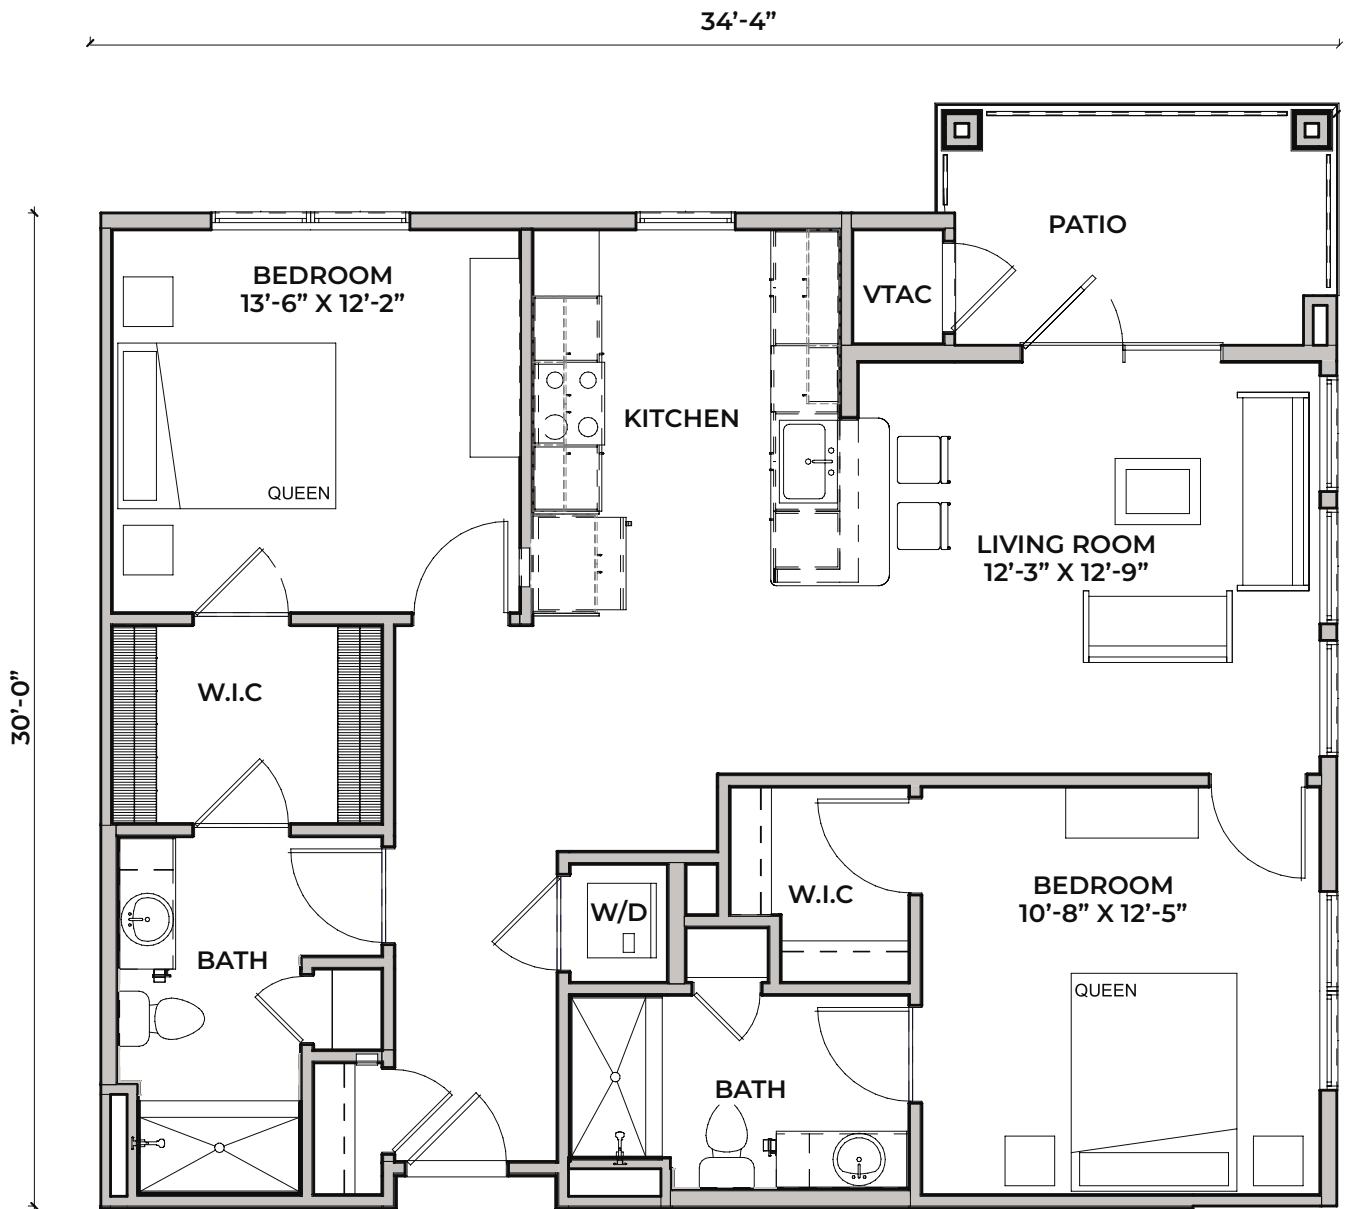

Magnolia Bridge
AT MURRELLS INLET

UNIT PLANS

INDEPENDENT LIVING | **Aster** | Studio | 472 Sq. Ft.

Magnolia Bridge
AT MURRELLS INLET

UNIT PLANS

INDEPENDENT LIVING | **Poppy** | 1 bed/1 bath | 629 Sq. Ft.

INDEPENDENT LIVING | **Bluestar** | 1 bed/1 bath | 685 Sq. Ft.

Magnolia Bridge
AT MURRELLS INLET

UNIT PLANS

INDEPENDENT LIVING | **Goldcrest** | 1 bed/1 bath | 708 Sq. Ft.

Magnolia Bridge
AT MURRELLS INLET

UNIT PLANS

INDEPENDENT LIVING | **Chicory** | 1 bed/1 bath | 727 Sq. Ft.

INDEPENDENT LIVING | **Butterweed** | 1 bed/1 bath | 768 Sq. Ft.

Magnolia Bridge
AT MURRELLS INLET

UNIT PLANS

INDEPENDENT LIVING | Day Lily | 2 bed/2 bath | 947 Sq. Ft.

Magnolia Bridge
AT MURRELLS INLET

UNIT PLANS

INDEPENDENT LIVING | **Snapdragon** | 2 bed/2 bath | 1069 Sq. Ft.

Magnolia Bridge
AT MURRELLS INLET

UNIT PLANS

INDEPENDENT LIVING | Geranium | 2 bed/2 bath | 1098 Sq. Ft.