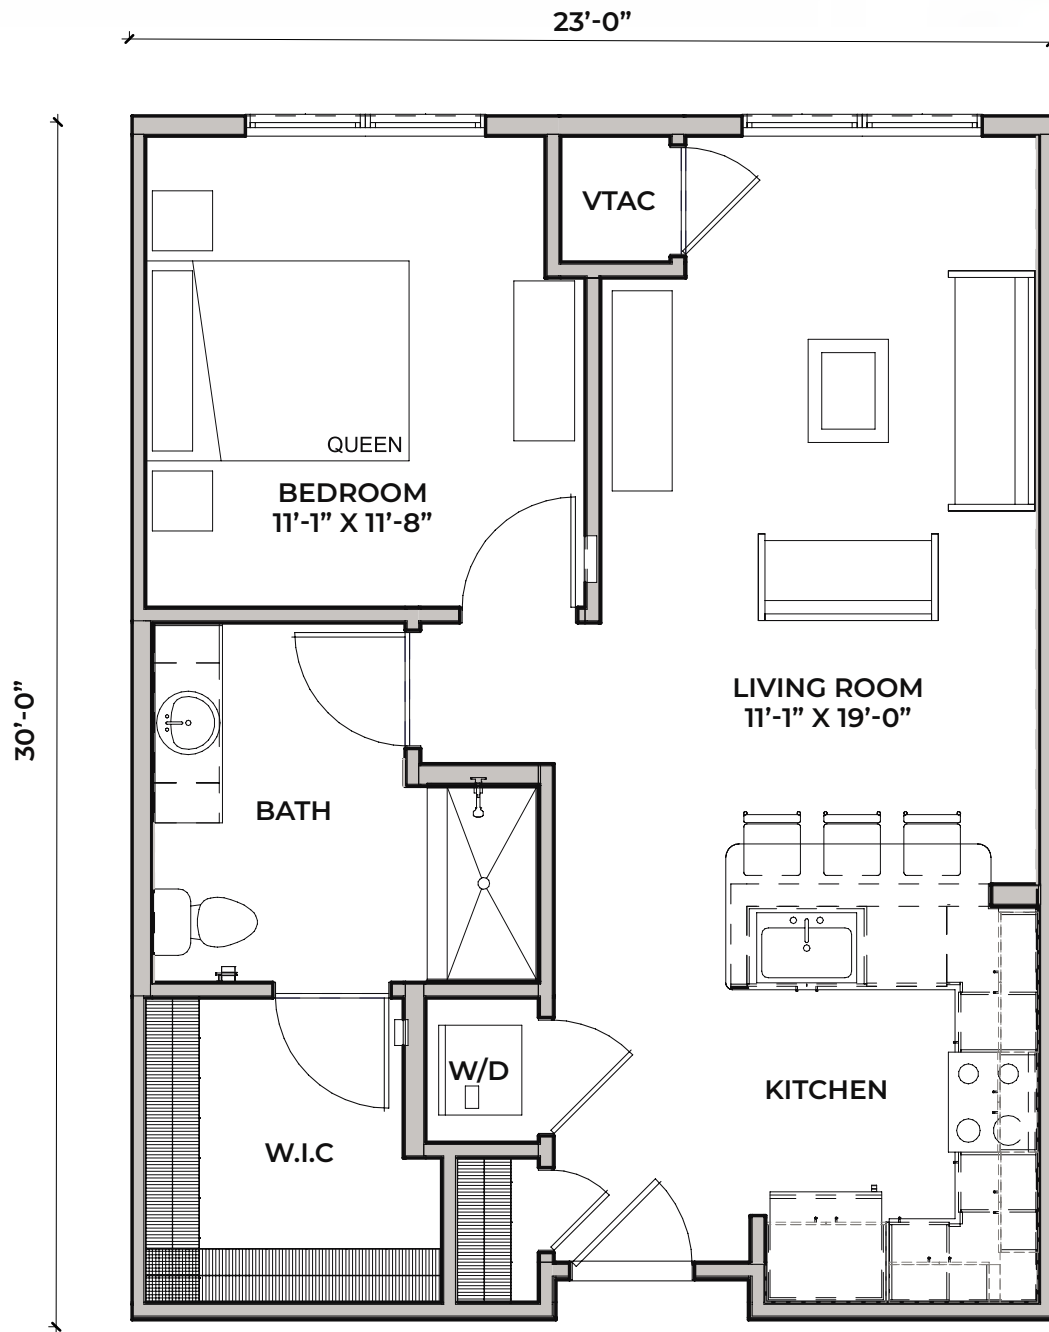

Magnolia Bridge
AT MURRELLS INLET

UNIT PLANS

INDEPENDENT LIVING | **Aster** | Studio | 472 Sq. Ft.

Magnolia Bridge
AT MURRELLS INLET

UNIT PLANS

INDEPENDENT LIVING | **Poppy** | 1 bed/1 bath | 629 Sq. Ft.

INDEPENDENT LIVING | **Bluestar** | 1 bed/1 bath | 685 Sq. Ft.

Magnolia Bridge
AT MURRELLS INLET

UNIT PLANS

INDEPENDENT LIVING | **Goldcrest** | 1 bed/1 bath | 708 Sq. Ft.

Magnolia Bridge
AT MURRELLS INLET

UNIT PLANS

INDEPENDENT LIVING | **Chicory** | 1 bed/1 bath | 727 Sq. Ft.

INDEPENDENT LIVING | **Butterweed** | 1 bed/1 bath | 768 Sq. Ft.

Magnolia Bridge
AT MURRELLS INLET

UNIT PLANS

INDEPENDENT LIVING | Day Lily | 2 bed/2 bath | 947 Sq. Ft.

Magnolia Bridge
AT MURRELLS INLET

UNIT PLANS

INDEPENDENT LIVING | **Snapdragon** | 2 bed/2 bath | 1069 Sq. Ft.

Magnolia Bridge
AT MURRELLS INLET

UNIT PLANS

INDEPENDENT LIVING | Geranium | 2 bed/2 bath | 1098 Sq. Ft.