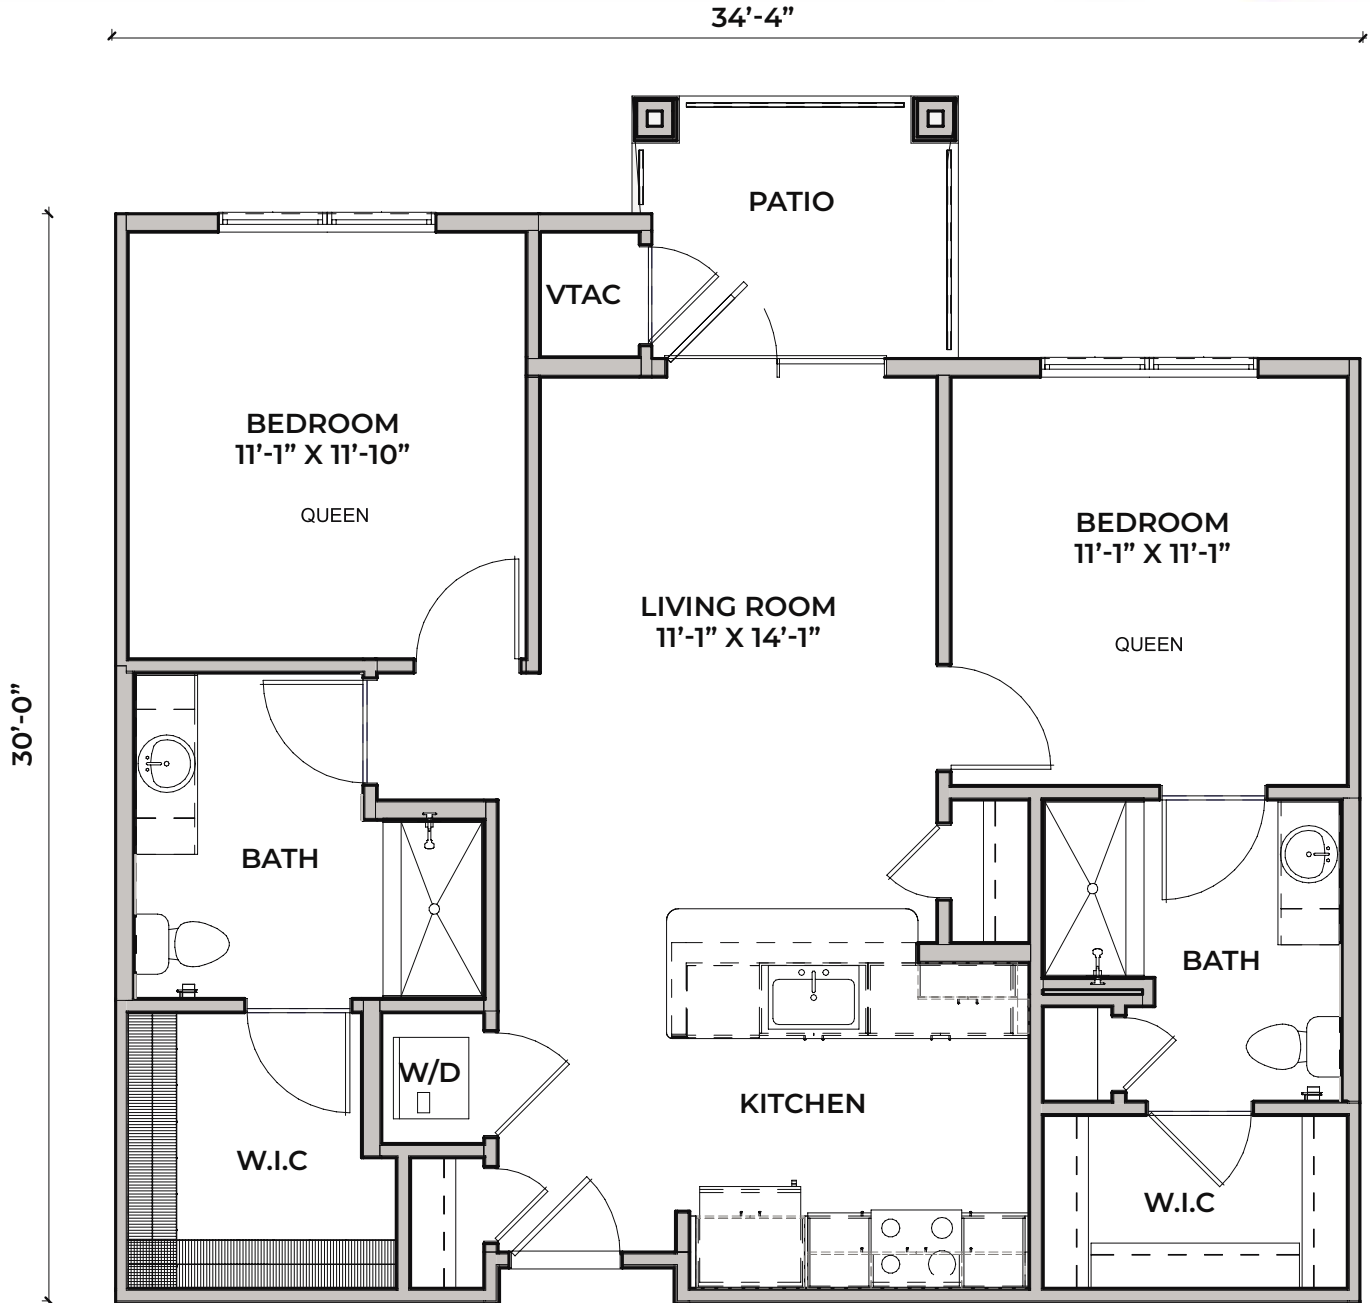

Magnolia Bridge
AT MURRELLS INLET

UNIT PLANS

INDEPENDENT LIVING | **Aster** | Studio | 472 Sq. Ft.

Magnolia Bridge
AT MURRELLS INLET

UNIT PLANS

INDEPENDENT LIVING | **Poppy** | 1 bed/1 bath | 629 Sq. Ft.

INDEPENDENT LIVING | **Bluestar** | 1 bed/1 bath | 685 Sq. Ft.

Magnolia Bridge
AT MURRELLS INLET

UNIT PLANS

INDEPENDENT LIVING | **Goldcrest** | 1 bed/1 bath | 708 Sq. Ft.

Magnolia Bridge
AT MURRELLS INLET

UNIT PLANS

INDEPENDENT LIVING | **Chicory** | 1 bed/1 bath | 727 Sq. Ft.

INDEPENDENT LIVING | **Butterweed** | 1 bed/1 bath | 768 Sq. Ft.

Magnolia Bridge
AT MURRELLS INLET

UNIT PLANS

INDEPENDENT LIVING | Day Lily | 2 bed/2 bath | 947 Sq. Ft.

Magnolia Bridge
AT MURRELLS INLET

UNIT PLANS

INDEPENDENT LIVING | **Snapdragon** | 2 bed/2 bath | 1069 Sq. Ft.

Magnolia Bridge
AT MURRELLS INLET

UNIT PLANS

INDEPENDENT LIVING | Geranium | 2 bed/2 bath | 1098 Sq. Ft.