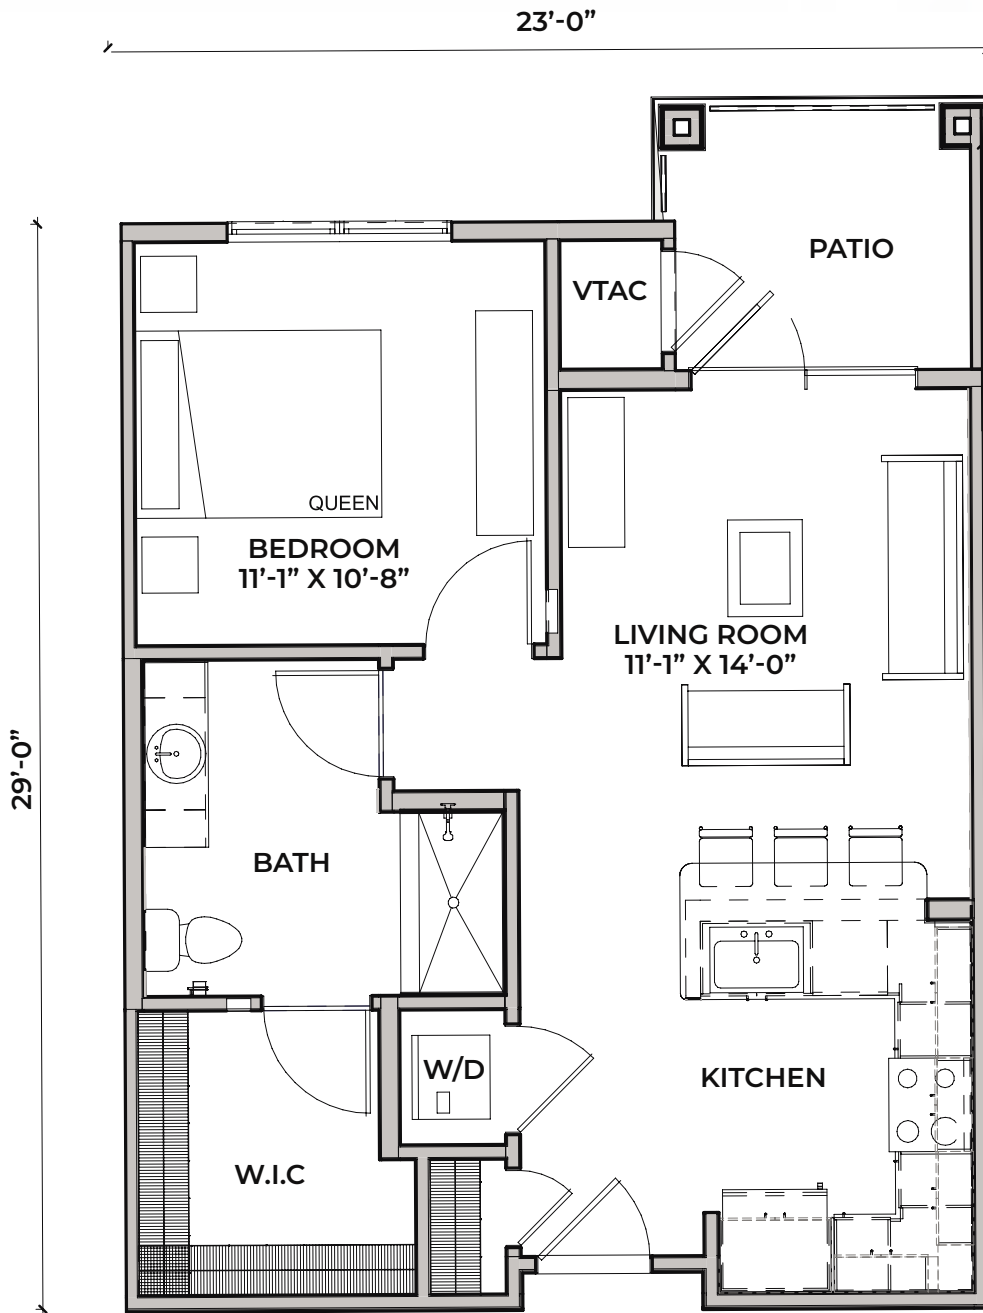

Magnolia Bridge
AT MURRELLS INLET

UNIT PLANS

INDEPENDENT LIVING | **Aster** | Studio | 472 Sq. Ft.

Magnolia Bridge
AT MURRELLS INLET

UNIT PLANS

INDEPENDENT LIVING | **Poppy** | 1 bed/1 bath | 629 Sq. Ft.

INDEPENDENT LIVING | **Bluestar** | 1 bed/1 bath | 685 Sq. Ft.

Magnolia Bridge
AT MURRELLS INLET

UNIT PLANS

INDEPENDENT LIVING | **Goldcrest** | 1 bed/1 bath | 708 Sq. Ft.

Magnolia Bridge
AT MURRELLS INLET

UNIT PLANS

INDEPENDENT LIVING | **Chicory** | 1 bed/1 bath | 727 Sq. Ft.

INDEPENDENT LIVING | **Butterweed** | 1 bed/1 bath | 768 Sq. Ft.

Magnolia Bridge
AT MURRELLS INLET

UNIT PLANS

INDEPENDENT LIVING | Day Lily | 2 bed/2 bath | 947 Sq. Ft.

Magnolia Bridge
AT MURRELLS INLET

UNIT PLANS

INDEPENDENT LIVING | **Snapdragon** | 2 bed/2 bath | 1069 Sq. Ft.

Magnolia Bridge
AT MURRELLS INLET

UNIT PLANS

INDEPENDENT LIVING | Geranium | 2 bed/2 bath | 1098 Sq. Ft.