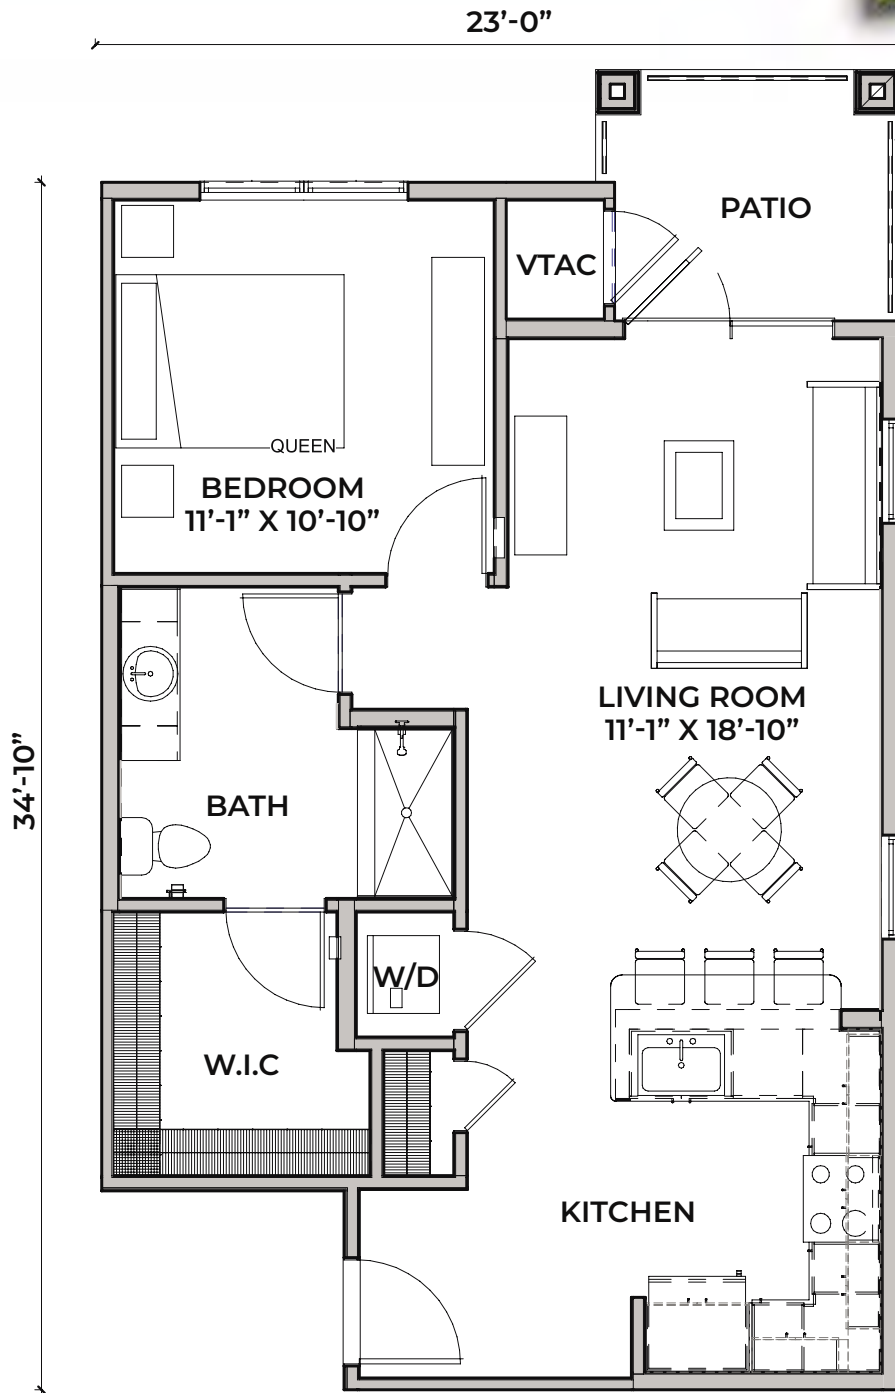

Magnolia Bridge
AT MURRELLS INLET

UNIT PLANS

INDEPENDENT LIVING | **Aster** | Studio | 472 Sq. Ft.

Magnolia Bridge
AT MURRELLS INLET

UNIT PLANS

INDEPENDENT LIVING | **Poppy** | 1 bed/1 bath | 629 Sq. Ft.

INDEPENDENT LIVING | **Bluestar** | 1 bed/1 bath | 685 Sq. Ft.

Magnolia Bridge
AT MURRELLS INLET

UNIT PLANS

INDEPENDENT LIVING | **Goldcrest** | 1 bed/1 bath | 708 Sq. Ft.

Magnolia Bridge
AT MURRELLS INLET

UNIT PLANS

INDEPENDENT LIVING | **Chicory** | 1 bed/1 bath | 727 Sq. Ft.

INDEPENDENT LIVING | **Butterweed** | 1 bed/1 bath | 768 Sq. Ft.

Magnolia Bridge
AT MURRELLS INLET

UNIT PLANS

INDEPENDENT LIVING | Day Lily | 2 bed/2 bath | 947 Sq. Ft.

Magnolia Bridge
AT MURRELLS INLET

UNIT PLANS

INDEPENDENT LIVING | **Snapdragon** | 2 bed/2 bath | 1069 Sq. Ft.

Magnolia Bridge
AT MURRELLS INLET

UNIT PLANS

INDEPENDENT LIVING | Geranium | 2 bed/2 bath | 1098 Sq. Ft.