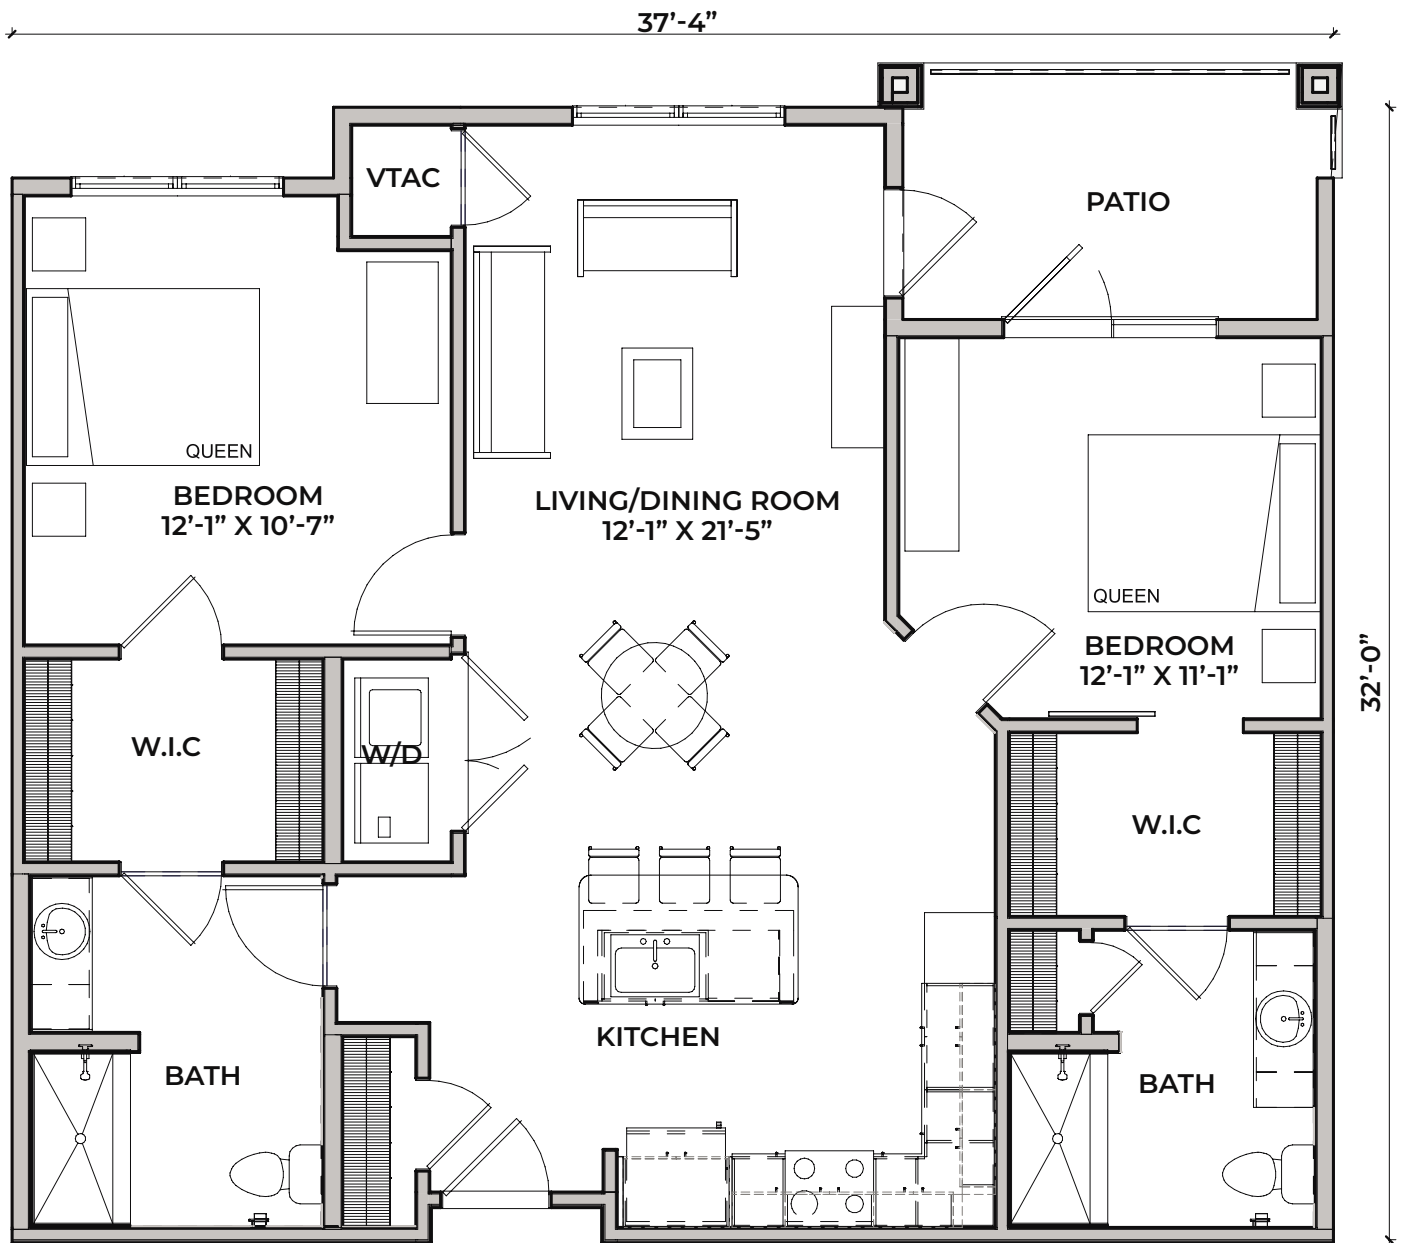

Magnolia Bridge
AT MURRELLS INLET

UNIT PLANS

INDEPENDENT LIVING | **Aster** | Studio | 472 Sq. Ft.

Magnolia Bridge
AT MURRELLS INLET

UNIT PLANS

INDEPENDENT LIVING | **Poppy** | 1 bed/1 bath | 629 Sq. Ft.

INDEPENDENT LIVING | **Bluestar** | 1 bed/1 bath | 685 Sq. Ft.

Magnolia Bridge
AT MURRELLS INLET

UNIT PLANS

INDEPENDENT LIVING | **Goldcrest** | 1 bed/1 bath | 708 Sq. Ft.

Magnolia Bridge
AT MURRELLS INLET

UNIT PLANS

INDEPENDENT LIVING | **Chicory** | 1 bed/1 bath | 727 Sq. Ft.

INDEPENDENT LIVING | **Butterweed** | 1 bed/1 bath | 768 Sq. Ft.

Magnolia Bridge
AT MURRELLS INLET

UNIT PLANS

INDEPENDENT LIVING | Day Lily | 2 bed/2 bath | 947 Sq. Ft.

Magnolia Bridge
AT MURRELLS INLET

UNIT PLANS

INDEPENDENT LIVING | **Snapdragon** | 2 bed/2 bath | 1069 Sq. Ft.

Magnolia Bridge
AT MURRELLS INLET

UNIT PLANS

INDEPENDENT LIVING | Geranium | 2 bed/2 bath | 1098 Sq. Ft.