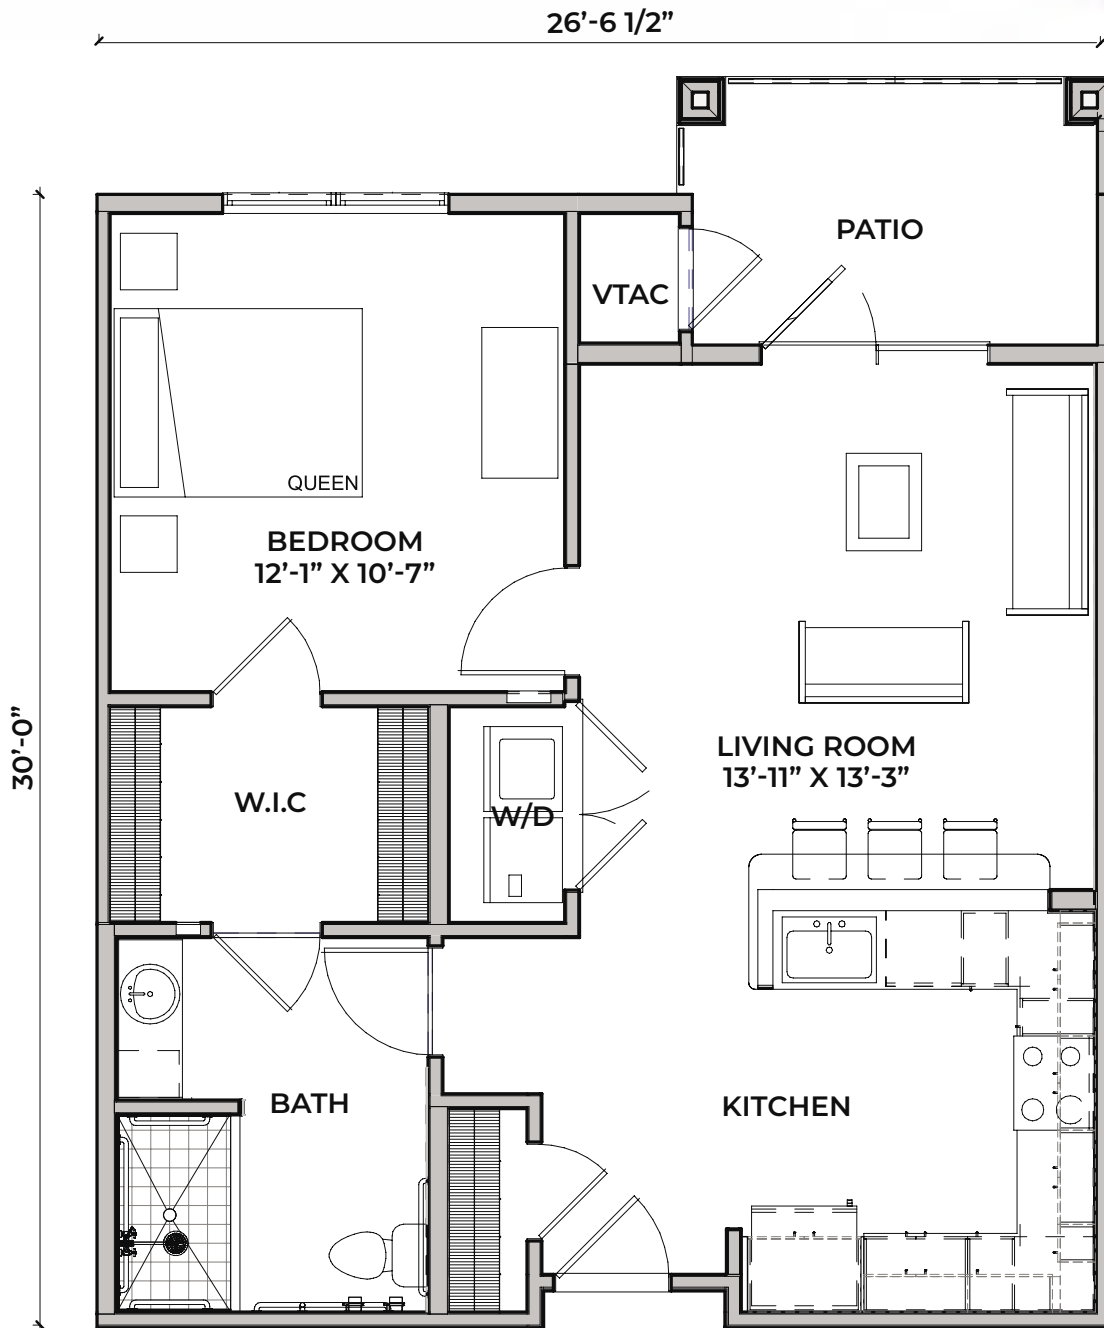

Magnolia Bridge
AT MURRELLS INLET

UNIT PLANS

INDEPENDENT LIVING | **Aster** | Studio | 472 Sq. Ft.

Magnolia Bridge
AT MURRELLS INLET

UNIT PLANS

INDEPENDENT LIVING | **Poppy** | 1 bed/1 bath | 629 Sq. Ft.

INDEPENDENT LIVING | **Bluestar** | 1 bed/1 bath | 685 Sq. Ft.

Magnolia Bridge
AT MURRELLS INLET

UNIT PLANS

INDEPENDENT LIVING | **Goldcrest** | 1 bed/1 bath | 708 Sq. Ft.

Magnolia Bridge
AT MURRELLS INLET

UNIT PLANS

INDEPENDENT LIVING | **Chicory** | 1 bed/1 bath | 727 Sq. Ft.

INDEPENDENT LIVING | **Butterweed** | 1 bed/1 bath | 768 Sq. Ft.

Magnolia Bridge
AT MURRELLS INLET

UNIT PLANS

INDEPENDENT LIVING | Day Lily | 2 bed/2 bath | 947 Sq. Ft.

Magnolia Bridge
AT MURRELLS INLET

UNIT PLANS

INDEPENDENT LIVING | **Snapdragon** | 2 bed/2 bath | 1069 Sq. Ft.

Magnolia Bridge
AT MURRELLS INLET

UNIT PLANS

INDEPENDENT LIVING | Geranium | 2 bed/2 bath | 1098 Sq. Ft.