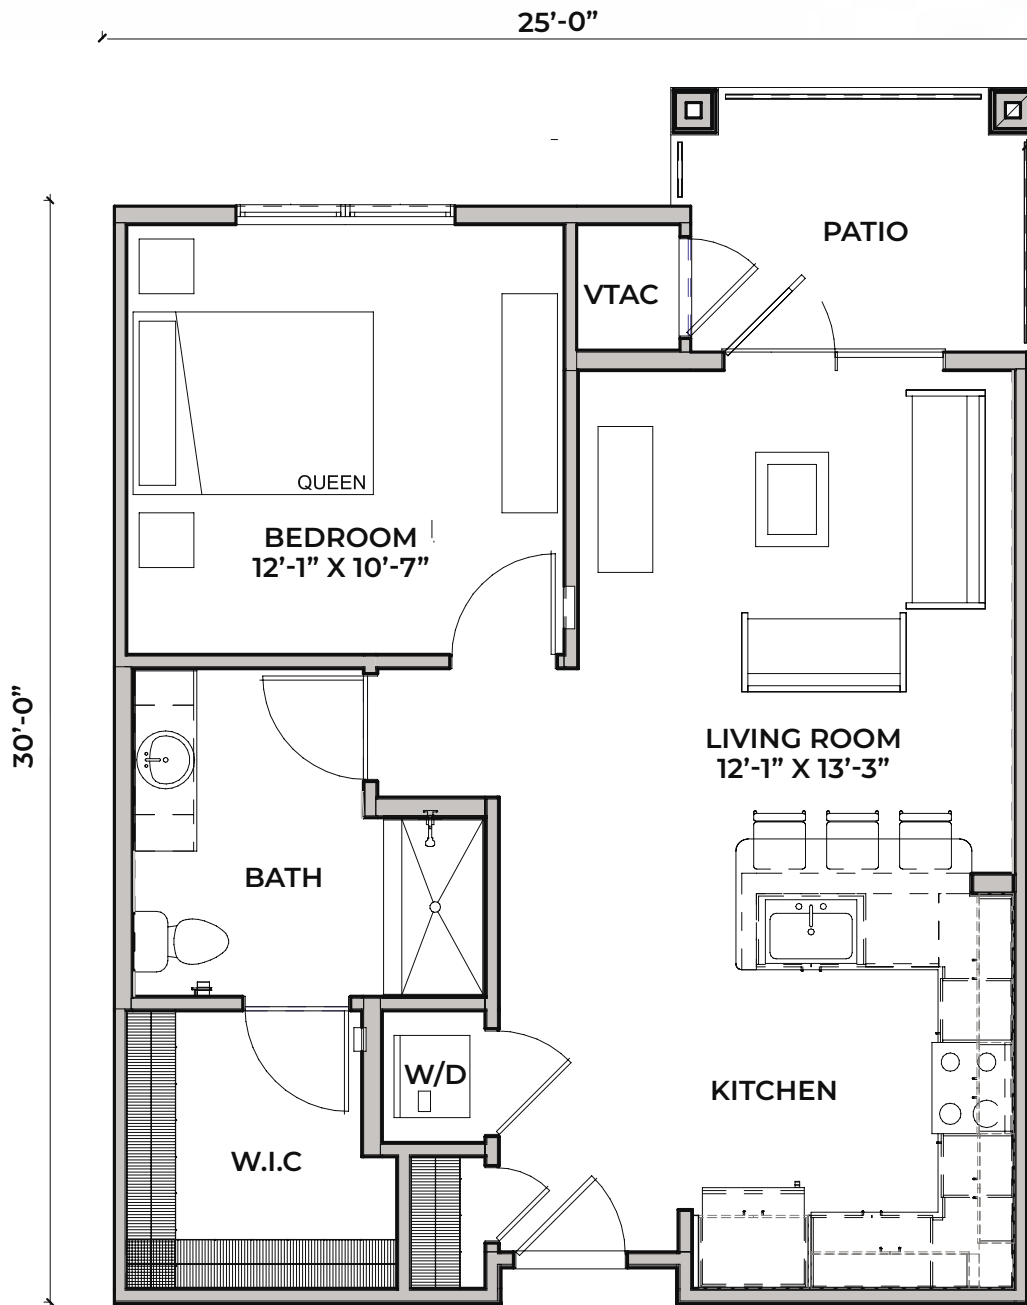

Magnolia Bridge
AT MURRELLS INLET

UNIT PLANS

INDEPENDENT LIVING | **Aster** | Studio | 472 Sq. Ft.

Magnolia Bridge
AT MURRELLS INLET

UNIT PLANS

INDEPENDENT LIVING | **Poppy** | 1 bed/1 bath | 629 Sq. Ft.

INDEPENDENT LIVING | **Bluestar** | 1 bed/1 bath | 685 Sq. Ft.

Magnolia Bridge
AT MURRELLS INLET

UNIT PLANS

INDEPENDENT LIVING | **Goldcrest** | 1 bed/1 bath | 708 Sq. Ft.

Magnolia Bridge
AT MURRELLS INLET

UNIT PLANS

INDEPENDENT LIVING | **Chicory** | 1 bed/1 bath | 727 Sq. Ft.

INDEPENDENT LIVING | **Butterweed** | 1 bed/1 bath | 768 Sq. Ft.

Magnolia Bridge
AT MURRELLS INLET

UNIT PLANS

INDEPENDENT LIVING | Day Lily | 2 bed/2 bath | 947 Sq. Ft.

Magnolia Bridge
AT MURRELLS INLET

UNIT PLANS

INDEPENDENT LIVING | **Snapdragon** | 2 bed/2 bath | 1069 Sq. Ft.

Magnolia Bridge
AT MURRELLS INLET

UNIT PLANS

INDEPENDENT LIVING | Geranium | 2 bed/2 bath | 1098 Sq. Ft.